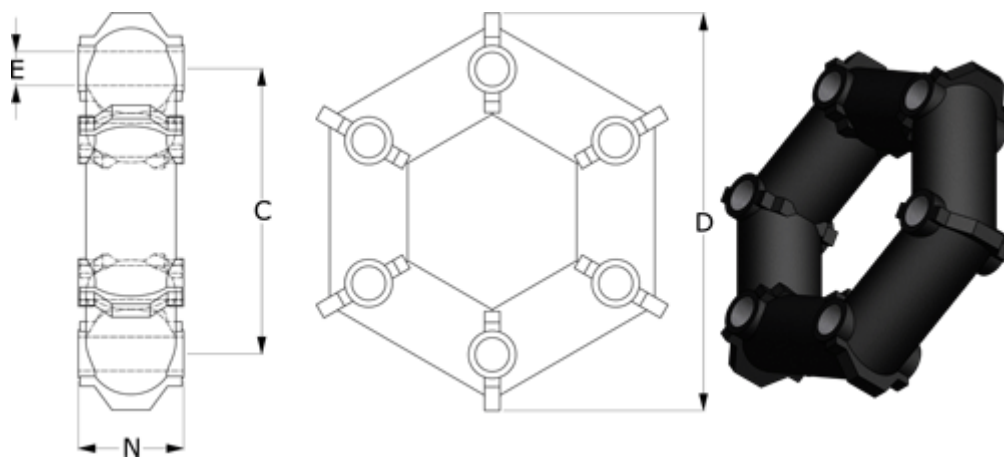

Data Sheet

Article number: 3271169

Description: Ortlinghaus Guide Ring size 69

Measures

C = 280

D = 380

E = for bolt M27

N = 100